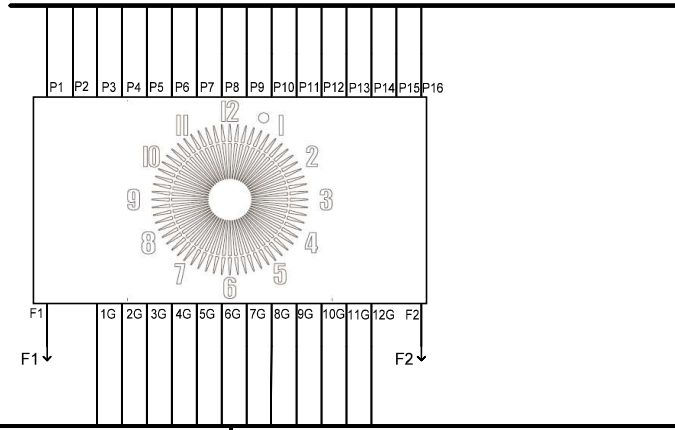

VFD48-1202FN

Description	#
io1	1
al.1	2
al.2 / tf	3
gnd	4
io3	5

Power consumption:
12V@110-135mA

VFD Round clock v.01
www.kosbo.com