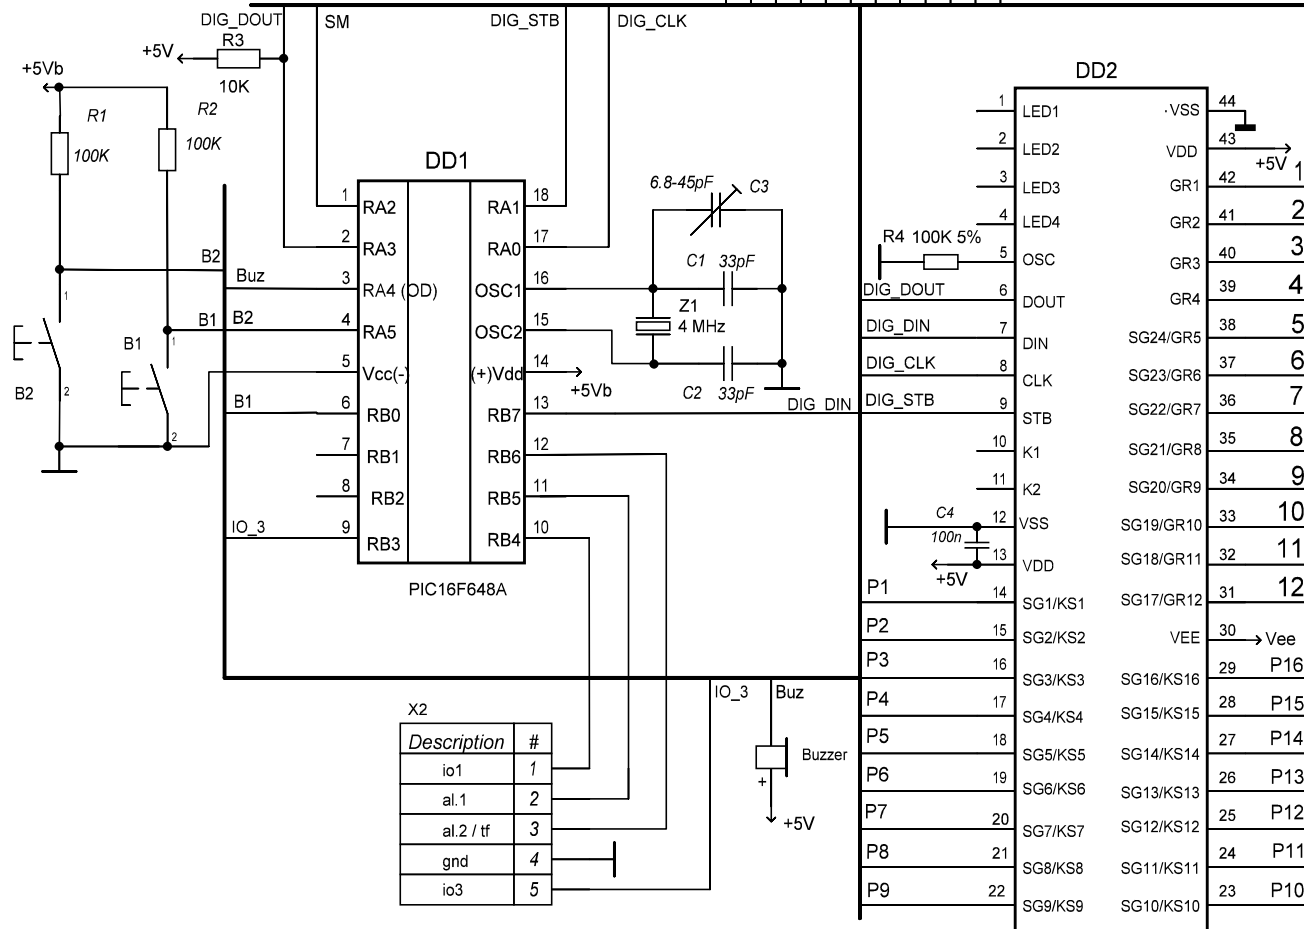

VFD48-1202FN

Description	#
io1	1
al.1	2
al.2 / tf	3
gnd	4
io3	5

Power consumption:
12V@110-135mA

VFD Round clock v.01
www.kosbo.com