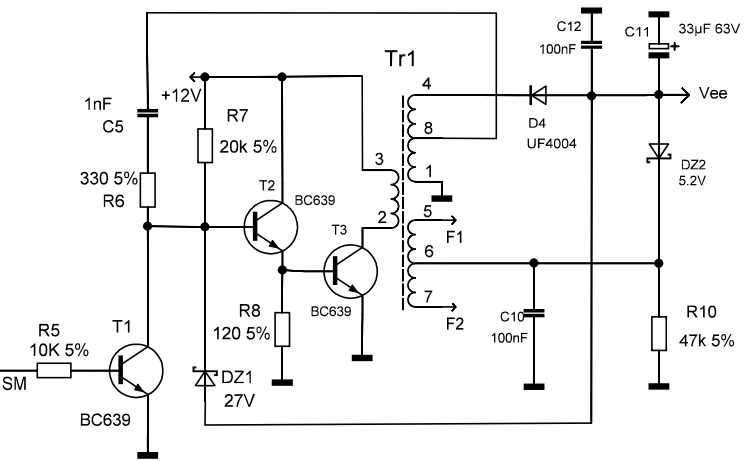

VFD48-1202FN

Description	#
io1	1
al.1	2
al.2 / tf	3
gnd	4
io3	5

Power consumption:
12V@110-135mA

VFD Round clock v.01
www.kosbo.com