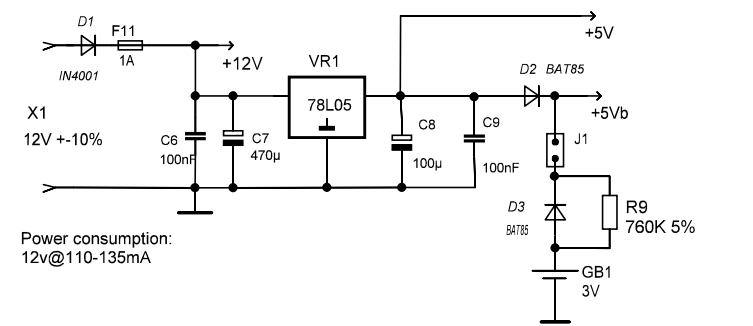

VFD48-1202FN

Description	#
io1	1
al.1	2
al.2 / tf	3
gnd	4
io3	5

Power consumption:
12V@110-135mA

VFD Round clock v.01
www.kosbo.com